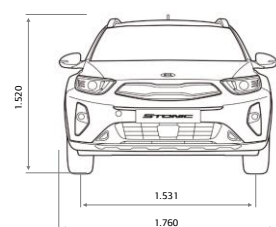

Clear White - Tan Orange (AUD)

Silky Silver - Tan Orange (A4S)

Perennial Grey - Tan Orange (APX)

Clear White - Most Yellow (MUD)

Silky Silver - Most Yellow (M4S)

Perennial Grey - Most Yellow (MPR)

Dimensioni (mm)