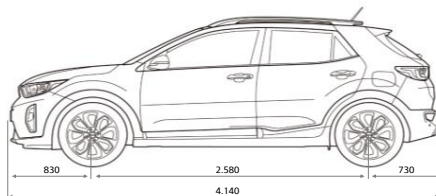

Urban Green - Tan Orange (AUR)

Clear White - Most Yellow (MUD)

Silky Silver - Most Yellow (M4S)

Perennial Grey - Most Yellow (MPR)

Dimensioni (mm)

Cerchi

Cerchio in acciaio da 15"

Cerchio in lega da 15"