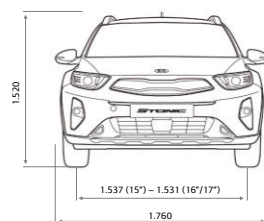

Urban Green - Tan Orange (AUR)

Clear White - Most Yellow (MUD)

Silky Silver - Most Yellow (M4S)

Perennial Grey - Most Yellow (MPR)

Dimensioni (mm)

Cerchi

Cerchio in acciaio da 15"

Cerchio in lega da 15"