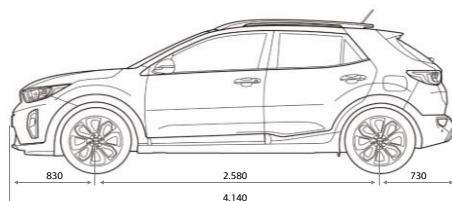

Clear White - Tan Orange (AUD)

Silky Silver - Tan Orange (A4S)

Perennial Grey - Tan Orange (APX)

Clear White - Most Yellow (MUD)

Silky Silver - Most Yellow (M4S)

Perennial Grey - Most Yellow (MPR)

Dimensioni (mm)